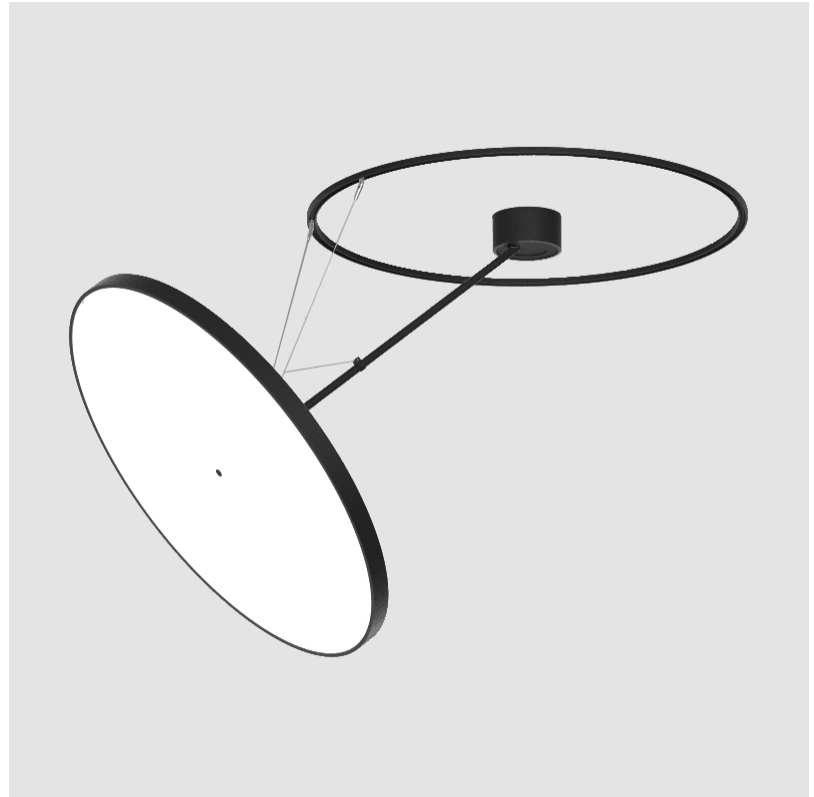

GENERAL

Series: Sign Diva Dancer
Subseries: Sign Diva Dancer
Partner: Prolicht
Division: Architectural
Installation: Suspension
Product Type: Pendant
Mounting Location: Ceiling
Light Distribution: Adjustable

PHYSICAL

Shape: Round
Diameter (mm): 850
Diameter (in): 33 7/16
Height (mm): 870
Height (in): 34 1/4
Weight (kg): 9.8
Weight (lbs): 21.56
Diffuser: PMMA - Opal / Micro-Prism / Sparkling Secret / Vintage Industrial
Fixture Finish: SSR / BKV / CWI / CRY / HAB / UFT / ITA / RUA / FTG / MYG / LOD / PUS / FRO / FUP / KIA / POP / BLS / SPG / MEY / GOH / CHC / COM / ABZ / JAG / OBR / MOS / ROR
Fixture Material: PMMA / Extruded Aluminum / Steel

ELECTRICAL

Lamp Type: LED (Zhaga Standard)
Input Wattage (W): 96.8
Total Output Wattage (W): 76.8
Dimming: Tri-Mode (Non-Dimming and Phase Dimming (120Vac only) and 0-10V Dimming)
Driver Included: Yes
Driver Location: Integrated
Driver Type: Constant Current - Universal
Driver Class: Class 2
Input Voltage (V): 120 - 277
Constant Current (MA): 600

LED

Color Temperature (°K): 3000 / 3500 / 4000
Max. Delivered Lumen (lm): 11160 / 11388 / 11620
CRI: >90 CRI
Lamp Life (hrs): 50000

OPTICAL

Adjustability: Rotational Canopy 170°; Tilting Canopy ±50°; Tilting Head ±90°

RATINGS AND CERTIFICATIONS

Certified By: Certified for North American Standards
IP rating: IP20