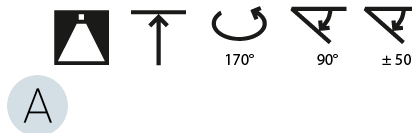

GENERAL

Series: Sign Diva Dancer
Subseries: Sign Diva Dancer
Partner: Prolicht
Division: Architectural
Installation: Suspension
Product Type: Pendant
Mounting Location: Ceiling
Light Distribution: Adjustable

PHYSICAL

Shape: Round
Diameter (mm): 850
Diameter (in): 33 7/16
Height (mm): 1620
Height (in): 63 3/4
Weight (kg): 9.67
Weight (lbs): 21.27
Diffuser: PMMA - Opal / Micro-Prism / Sparkling Secret / Vintage Industrial
Fixture Finish: SSR / BKV / CWI / CRY / HAB / UFT / ITA / RUA / FTG / MYG / LOD / PUS / FRO / FUP / KIA / POP / BLS / SPG / MEY / GOH / CHC / COM / ABZ / JAG / OBR / MOS / ROR
Fixture Material: PMMA / Extruded Aluminum / Steel

ELECTRICAL

Lamp Type: LED (Zhaga Standard)
Input Wattage (W): 96.8
Total Output Wattage (W): 76.8
Dimming: Tri-Mode (Non-Dimming and Phase Dimming (120Vac only) and 0-10V Dimming)
Driver Included: Yes
Driver Location: Integrated
Driver Type: Constant Current - Universal
Driver Class: Class 2
Input Voltage (V): 120 - 277
Constant Current (MA): 600

LED

Color Temperature (°K): 3000 / 3500 / 4000
Max. Delivered Lumen (lm): 11160 / 11388 / 11620
CRI: >90 CRI
Lamp Life (hrs): 50000

OPTICAL

Adjustability: Rotational Canopy 170°; Tilting Canopy ±50°; Tilting Head ±90°

RATINGS AND CERTIFICATIONS

Certified By: Certified for North American Standards
IP rating: IP20