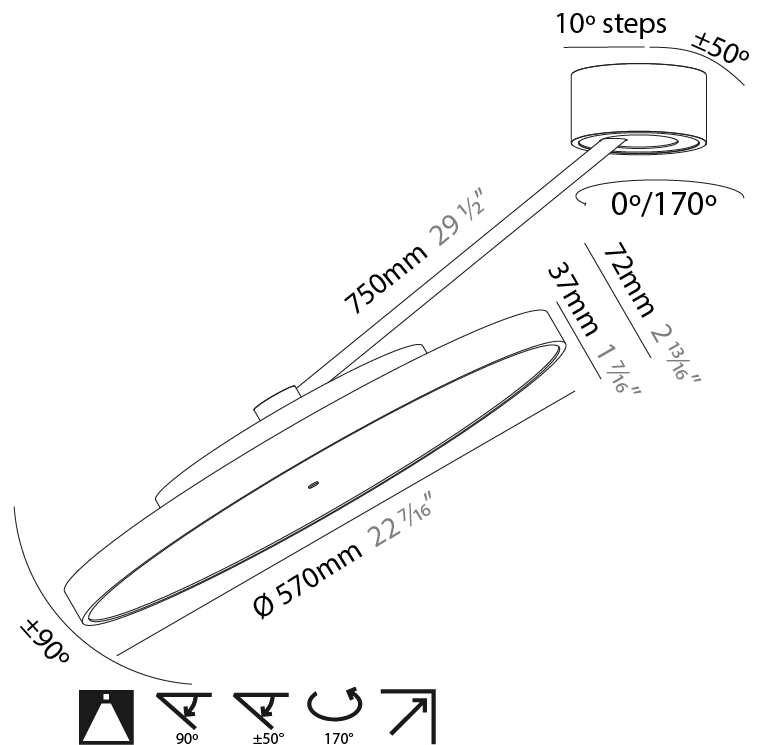

GENERAL

Series: Sign Diva Dancer
Subseries: Sign Diva Dancer
Partner: Prolicht
Division: Architectural
Installation: Suspension
Product Type: Pendant
Mounting Location: Ceiling
Light Distribution: Adjustable

PHYSICAL

Shape: Round
Diameter (mm): 570
Diameter (in): 22 7/16
Height (mm): 870
Depth (mm): 72
Height (in): 34 1/4
Depth (in): 2 13/16
Extension (mm): 750
Extension (in): 29 1/2
Weight (kg): 4.660
Weight (lbs): 10.273
Diffuser: PMMA - Opal / Micro-Prism / Sparkling Secret / Vintage Industrial
Fixture Finish: SSR / BKV / CWI / CRY / HAB / UFT / ITA / RUA / FTG / MYG / LOD / PUS / FRO / FUP / KIA / POP / BLS / SPG / MEY / GOH / CHC / COM / ABZ / JAG / OBR / MOS / ROR
Fixture Material: PMMA / Extruded Aluminum / Steel

ELECTRICAL

Lamp Type: LED (Zhaga Standard)
Input Wattage (W): 49
Dimming: Tri-Mode (Non-Dimming and Phase Dimming (120Vac only) and 0-10V Dimming)
Driver Included: Yes
Driver Location: Integrated
Driver Type: Constant Current - Universal
Driver Class: Class 2
Input Voltage (V): 120 - 277
Constant Current (MA): 350

LED

Color Temperature (*K): 2700 / 3000 / 3500 / 4000
Max. Delivered Lumen (lm): 4978 / 5337 / 5384 / 5494
Nominal Lumen (lm): 6199 / 6646 / 6705 / 6842
CRI: >90 CRI
Lamp Life (hrs): 50000

OPTICAL

Adjustability: Rotational Canopy 170°; Tilting Canopy ±50°; Tilting Head ±90°

RATINGS AND CERTIFICATIONS

Certified By: Certified for North American Standards
IP rating: IP20