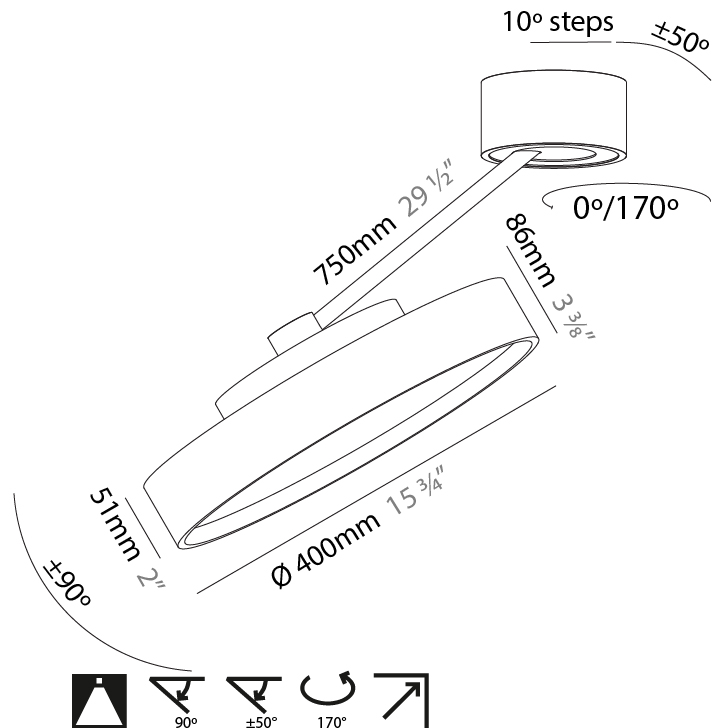

GENERAL

Series: Sign Diva Dancer
Subseries: Sign Diva Dancer Korona
Partner: Prolicht
Division: Architectural
Installation: Suspension
Product Type: Pendant
Mounting Location: Ceiling
Light Distribution: Adjustable

PHYSICAL

Shape: Round
Diameter (mm): 400
Diameter (in): 15 3/4
Height (mm): 870
Depth (mm): 86
Height (in): 34 1/4
Depth (in): 3 3/8
Weight (kg): 3.5
Weight (lbs): 7.716

Diffuser: PMMA - Opal / Micro-Prism / Sparkling Secret / Vintage Industrial

Fixture Finish: SSR / BKV / CWI / CRY / HAB / UFT / ITA / RUA / FTG / MYG / LOD / PUS / FRO / FUP / KIA / POP / BLS / SPG / MEY / GOH / CHC / COM / ABZ / JAG / OBR / MOS / ROR

Fixture Material: PMMA / Extruded Aluminum / Steel

ELECTRICAL

Lamp Type: LED (Zhaga Standard)
Input Wattage (W): 17.9
Total Output Wattage (W): 16
Dimming: Tri-Mode (Non-Dimming and Phase Dimming (120Vac only) and 0-10V Dimming)
Driver Included: Yes
Driver Location: Integrated
Driver Type: Constant Current - Universal
Driver Class: Class 2
Input Voltage (V): 120 - 277
Constant Current (MA): 500

LED

Color Temperature (*K): 2700 / 3000 / 3500 / 4000
Max. Delivered Lumen (lm): 1870 / 2340 / 2372 / 2420
CRI: >90 CRI
Lamp Life (hrs): 50000

OPTICAL

Adjustability: Rotational Canopy 170°; Tilting Canopy ±50°; Tilting Head ±90°

RATINGS AND CERTIFICATIONS

Certified By: Certified for North American Standards
IP rating: IP20