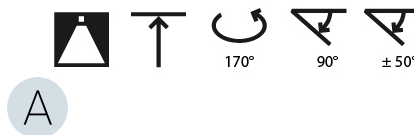

GENERAL

Series: Sign Diva Dancer
Subseries: Sign Diva Dancer Korona
Partner: Prolicht
Division: Architectural
Installation: Suspension
Product Type: Pendant
Mounting Location: Ceiling
Light Distribution: Adjustable

PHYSICAL

Shape: Round
Diameter (mm): 200
Diameter (in): 7 7/8
Height (mm): 1620
Height (in): 63 3/4
Weight (kg): 3.3
Weight (lbs): 7.26
Diffuser: PMMA - Opal / Micro-Prism / Sparkling Secret / Vintage Industrial
Fixture Finish: SSR / BKV / CWI / CRY / HAB / UFT / ITA / RUA / FTG / MYG / LOD / PUS / FRO / FUP / KIA / POP / BLS / SPG / MEY / GOH / CHC / COM / ABZ / JAG / OBR / MOS / ROR
Fixture Material: PMMA / Extruded Aluminum / Steel

ELECTRICAL

Lamp Type: LED (Zhaga Standard)
Input Wattage (W): 11
Total Output Wattage (W): 10
Dimming: Tri-Mode (Non-Dimming and Phase Dimming (120Vac only) and 0-10V Dimming)
Driver Included: Yes
Driver Location: Integrated
Driver Type: Constant Current - Universal
Driver Class: Class 2
Input Voltage (V): 120 - 277
Constant Current (MA): 350

LED

Color Temperature (°K): 2700 / 3000 / 3500 / 4000
Max. Delivered Lumen (lm): 860 / 1080 / 1088 / 1110
CRI: >90 CRI
Lamp Life (hrs): 50000

OPTICAL

Adjustability: Rotational Canopy 170°; Tilting Canopy ±50°; Tilting Head ±90°

RATINGS AND CERTIFICATIONS

Certified By: Certified for North American Standards
IP rating: IP20