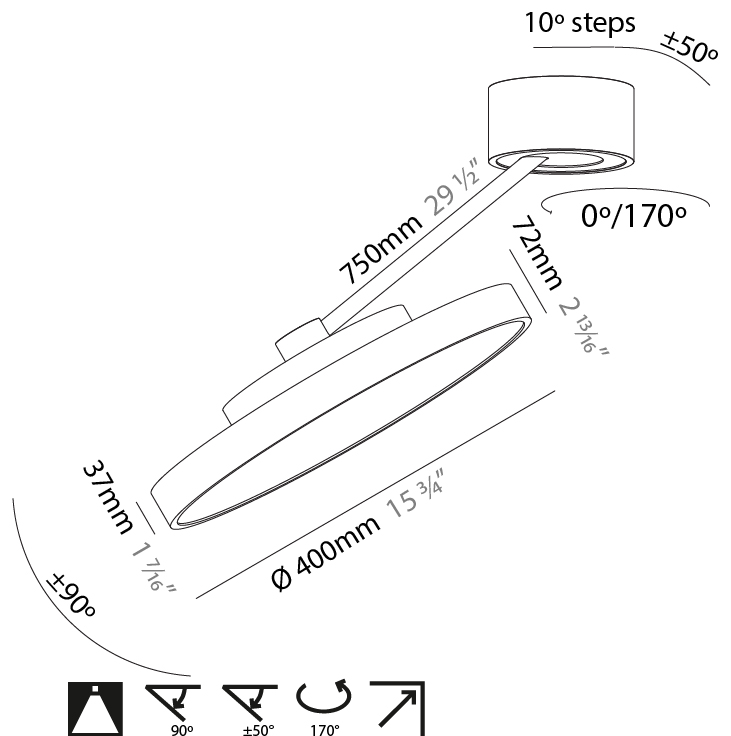

PHYSICAL

Shape: Round
Diameter (mm): 400
Diameter (in): 15 3/4
Height (mm): 72
Height (in): 2 13/16
Max. Overall Height (mm): 870
Max. Overall Height (in): 34 1/4
Extension (mm): 750
Extension (in): 29 1/2
Weight (kg): 3.140
Weight (lbs): 6.922
Diffuser: PMMA - Opal / Micro-Prism / Sparkling Secret / Vintage Industrial
Fixture Finish: SSR / BKV / CWI / CRY / HAB / UFT / ITA / RUA / FTG / MYG / LOD / PUS / FRO / FUP / KIA / POP / BLS / SPG / MEY / GOH / CHC / COM / ABZ / JAG / OBR / MOS / ROR
Fixture Material: PMMA / Extruded Aluminum / Steel

ELECTRICAL

Lamp Type: LED (Zhaga Standard)
Input Wattage (W): 17
Total Output Wattage (W): 16
Dimming: Tri-Mode (Non-Dimming and Phase Dimming (120Vac only) and 0-10V Dimming)
Driver Included: Yes
Driver Location: Integrated
Driver Type: Constant Current - Universal
Driver Class: Class 2
Input Voltage (V): 120 - 277
Constant Current (MA): 500

LED

Color Temperature (°K): 2700 / 3000 / 3500 / 4000
Max. Delivered Lumen (lm): 1807 / 1943 / 1951 / 1991
Nominal Lumen (lm): 2250 / 2420 / 2430 / 2480
CRI: >90 CRI
Lamp Life (hrs): 50000

OPTICAL

Adjustability: Rotational Canopy 170°; Tilting Canopy ±50°; Tilting Head ±90°

RATINGS AND CERTIFICATIONS

Certified By: Certified for North American Standards
IP rating: IP20