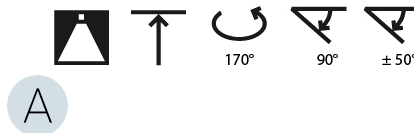

GENERAL

Series: Sign Diva Dancer
Subseries: Sign Diva Dancer Korona
Partner: Prolicht
Division: Architectural
Installation: Suspension
Product Type: Pendant
Mounting Location: Ceiling
Light Distribution: Adjustable

PHYSICAL

Shape: Round
Diameter (mm): 850
Diameter (in): 33 7/16
Height (mm): 1620
Height (in): 63 3/4
Weight (kg): 11.67
Weight (lbs): 25.67
Diffuser: PMMA - Opal / Micro-Prism / Sparkling Secret / Vintage Industrial
Fixture Finish: SSR / BKV / CWI / CRY / HAB / UFT / ITA / RUA / FTG / MYG / LOD / PUS / FRO / FUP / KIA / POP / BLS / SPG / MEY / GOH / CHC / COM / ABZ / JAG / OBR / MOS / ROR
Fixture Material: PMMA / Extruded Aluminum / Steel

ELECTRICAL

Lamp Type: LED (Zhaga Standard)
Input Wattage (W): 96.8
Total Output Wattage (W): 76.8
Dimming: Tri-Mode (Non-Dimming and Phase Dimming (120Vac only) and 0-10V Dimming)
Driver Included: Yes
Driver Location: Integrated
Driver Type: Constant Current - Universal
Driver Class: Class 2
Input Voltage (V): 120 - 277
Constant Current (MA): 600

LED

Color Temperature (°K): 2700 / 3000 / 4000
Max. Delivered Lumen (lm): 11160 / 11388 / 11620
CRI: >90 CRI
Lamp Life (hrs): 50000

OPTICAL

Adjustability: Rotational Canopy 170°; Tilting Canopy ±50°; Tilting Head ±90°

RATINGS AND CERTIFICATIONS

Certified By: Certified for North American Standards
IP rating: IP20