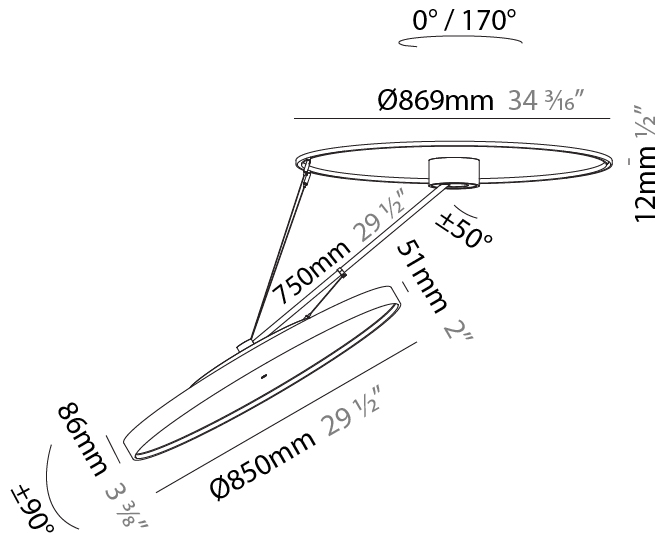

GENERAL

Series: Sign Diva Dancer
Subseries: Sign Diva Dancer
Partner: Prolicht
Division: Architectural
Installation: Suspension
Product Type: Pendant
Mounting Location: Ceiling
Light Distribution: Adjustable

PHYSICAL

Shape: Round
Diameter (mm): 850
Diameter (in): 33 7/16
Height (mm): 870
Height (in): 34 1/4
Weight (kg): 9.8
Weight (lbs): 21.56
Diffuser: PMMA - Opal / Micro-Prism / Sparkling Secret / Vintage Industrial
Fixture Finish: SSR / BKV / CWI / CRY / HAB / UFT / ITA / RUA / FTG / MYG / LOD / PUS / FRO / FUP / KIA / POP / BLS / SPG / MEY / GOH / CHC / COM / ABZ / JAG / OBR / MOS / ROR
Fixture Material: PMMA / Extruded Aluminum / Steel

ELECTRICAL

Lamp Type: LED (Zhaga Standard)
Input Wattage (W): 96.8
Total Output Wattage (W): 76.8
Dimming: Tri-Mode (Non-Dimming and Phase Dimming (120Vac only) and 0-10V Dimming)
Driver Included: Yes
Driver Location: Integrated
Driver Type: Constant Current - Universal
Driver Class: Class 2
Input Voltage (V): 120 - 277
Constant Current (MA): 600

LED

Color Temperature (°K): 3000 / 3500 / 4000
Max. Delivered Lumen (lm): 11160 / 11388 / 11620
CRI: >90 CRI
Lamp Life (hrs): 50000

OPTICAL

Adjustability: Rotational Canopy 170°; Tilting Canopy ±50°; Tilting Head ±90°

RATINGS AND CERTIFICATIONS

Certified By: Certified for North American Standards
IP rating: IP20