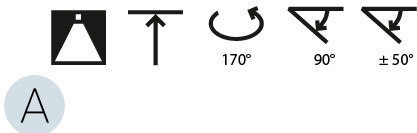

GENERAL

Series: Sign Diva Dancer
Subseries: Sign Diva Dancer
Partner: Prolicht
Division: Architectural
Installation: Suspension
Product Type: Pendant
Mounting Location: Ceiling
Light Distribution: Adjustable

PHYSICAL

Shape: Round
Diameter (mm): 1100
Diameter (in): 43 ⁷/₁₆"
Height (mm): 870
Height (in): 34 ¹/₄"
Weight (kg): 15.8
Weight (lbs): 34.76
Diffuser: PMMA - Opal / Micro-Prism / Sparkling Secret / Vintage Industrial
Fixture Finish: SSR / BKV / CWI / CRY / HAB / UFT / ITA / RUA / FTG / MYG / LOD / PUS / FRO / FUP / KIA / POP / BLS / SPG / MEY / GOH / CHC / COM / ABZ / JAG / OBR / MOS / ROR
Fixture Material: PMMA / Extruded Aluminum / Steel

ELECTRICAL

Lamp Type: LED (Zhaga Standard)
Input Wattage (W): 169.4
Total Output Wattage (W): 135
Dimming: Tri-Mode (Non-Dimming and Phase Dimming (120Vac only) and 0-10V Dimming)
Driver Included: Yes
Driver Location: Integrated
Driver Type: Constant Current - Universal
Driver Class: Class 2
Input Voltage (V): 120 - 277
Constant Current (MA): 600

LED

Color Temperature (°K): 3000 / 3500 / 4000
Max. Delivered Lumen (lm): 19520 / 19933 / 20340
CRI: >90 CRI
Lamp Life (hrs): 50000

OPTICAL

Adjustability: Rotational Canopy 170°; Tilting Canopy ±50°; Tilting Head ±90°

RATINGS AND CERTIFICATIONS

Certified By: Certified for North American Standards
IP rating: IP20