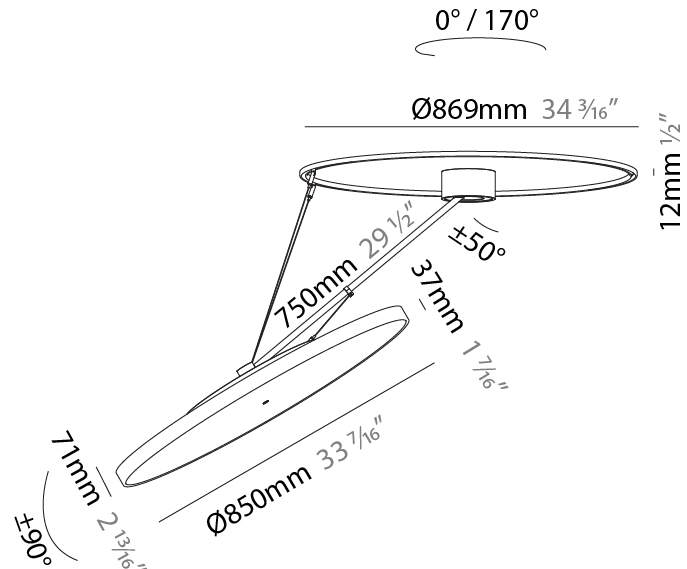

GENERAL

Series: Sign Diva Dancer
Subseries: Sign Diva Dancer Korona
Partner: Prolicht
Division: Architectural
Installation: Suspension
Product Type: Pendant
Mounting Location: Ceiling
Light Distribution: Adjustable

PHYSICAL

Shape: Round
Diameter (mm): 850
Diameter (in): 33 7/16
Height (mm): 870
Height (in): 34 1/4
Weight (kg): 10.5
Weight (lbs): 23.1
Diffuser: PMMA - Opal / Micro-Prism / Sparkling Secret / Vintage Industrial
Fixture Finish: SSR / BKV / CWI / CRY / HAB / UFT / ITA / RUA / FTG / MYG / LOD / PUS / FRO / FUP / KIA / POP / BLS / SPG / MEY / GOH / CHC / COM / ABZ / JAG / OBR / MOS / ROR
Fixture Material: PMMA / Extruded Aluminum / Steel

ELECTRICAL

Lamp Type: LED (Zhaga Standard)
Input Wattage (W): 96.8
Total Output Wattage (W): 76.8
Dimming: Tri-Mode (Non-Dimming and Phase Dimming (120Vac only) and 0-10V Dimming)
Driver Included: Yes
Driver Location: Integrated
Driver Type: Constant Current - Universal
Driver Class: Class 2
Input Voltage (V): 120 - 277
Constant Current (MA): 600

LED

Color Temperature (°K): 2700 / 3000 / 4000
Max. Delivered Lumen (lm): 11160 / 11388 / 11620
CRI: >90 CRI
Lamp Life (hrs): 50000

OPTICAL

Adjustability: Rotational Canopy 170°; Tilting Canopy ±50°; Tilting Head ±90°

RATINGS AND CERTIFICATIONS

Certified By: Certified for North American Standards
IP rating: IP20