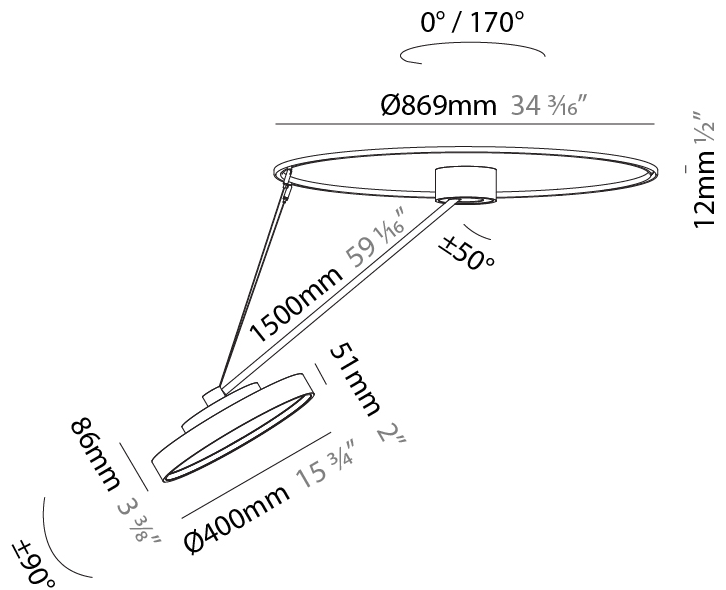

GENERAL

Series: Sign Diva Dancer
Subseries: Sign Diva Dancer
Partner: Prolicht
Division: Architectural
Installation: Suspension
Product Type: Pendant
Mounting Location: Ceiling
Light Distribution: Adjustable

PHYSICAL

Shape: Round
Diameter (mm): 400
Diameter (in): 15 3/4
Height (mm): 1620
Height (in): 63 3/4
Weight (kg): 4.5
Weight (lbs): 9.9
Diffuser: PMMA - Opal / Micro-Prism / Sparkling Secret / Vintage Industrial
Fixture Finish: SSR / BKV / CWI / CRY / HAB / UFT / ITA / RUA / FTG / MYG / LOD / PUS / FRO / FUP / KIA / POP / BLS / SPG / MEY / GOH / CHC / COM / ABZ / JAG / OBR / MOS / ROR
Fixture Material: PMMA / Extruded Aluminum / Steel

ELECTRICAL

Lamp Type: LED (Zhaga Standard)
Input Wattage (W): 19.8
Total Output Wattage (W): 18
Dimming: Tri-Mode (Non-Dimming and Phase Dimming (120Vac only) and 0-10V Dimming)
Driver Included: Yes
Driver Location: Integrated
Driver Type: Constant Current - Universal
Driver Class: Class 2
Input Voltage (V): 120 - 277
Constant Current (MA): 500

LED

Color Temperature (°K): 2700 / 3000 / 3500 / 4000
Max. Delivered Lumen (lm): 1807 / 1943 / 1951 / 1991
Nominal Lumen (lm): 2250 / 2420 / 2430 / 2480
CRI: >90 CRI
Lamp Life (hrs): 50000

OPTICAL

Adjustability: Rotational Canopy 170°; Tilting Canopy ±50°; Tilting Head ±90°

RATINGS AND CERTIFICATIONS

Certified By: Certified for North American Standards
IP rating: IP20