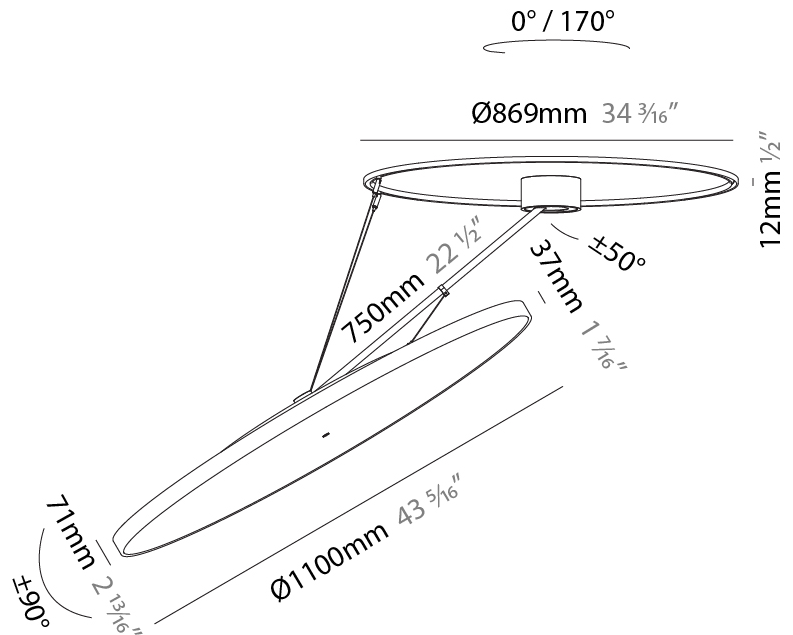

GENERAL

Series: Sign Diva Dancer
Subseries: Sign Diva Dancer
Partner: Prolicht
Division: Architectural
Installation: Suspension
Product Type: Pendant
Mounting Location: Ceiling
Light Distribution: Adjustable

PHYSICAL

Shape: Round
Diameter (mm): 1100
Diameter (in): 43 ⁷/₁₆"
Height (mm): 870
Height (in): 34 ¹/₄"
Weight (kg): 15.8
Weight (lbs): 34.76
Diffuser: PMMA - Opal / Micro-Prism / Sparkling Secret / Vintage Industrial
Fixture Finish: SSR / BKV / CWI / CRY / HAB / UFT / ITA / RUA / FTG / MYG / LOD / PUS / FRO / FUP / KIA / POP / BLS / SPG / MEY / GOH / CHC / COM / ABZ / JAG / OBR / MOS / ROR
Fixture Material: PMMA / Extruded Aluminum / Steel

ELECTRICAL

Lamp Type: LED (Zhaga Standard)
Input Wattage (W): 169.4
Total Output Wattage (W): 135
Dimming: Tri-Mode (Non-Dimming and Phase Dimming (120Vac only) and 0-10V Dimming)
Driver Included: Yes
Driver Location: Integrated
Driver Type: Constant Current - Universal
Driver Class: Class 2
Input Voltage (V): 120 - 277
Constant Current (MA): 600

LED

Color Temperature (°K): 3000 / 3500 / 4000
Max. Delivered Lumen (lm): 19520 / 19933 / 20340
CRI: >90 CRI
Lamp Life (hrs): 50000

OPTICAL

Adjustability: Rotational Canopy 170°; Tilting Canopy ±50°; Tilting Head ±90°

RATINGS AND CERTIFICATIONS

Certified By: Certified for North American Standards
IP rating: IP20